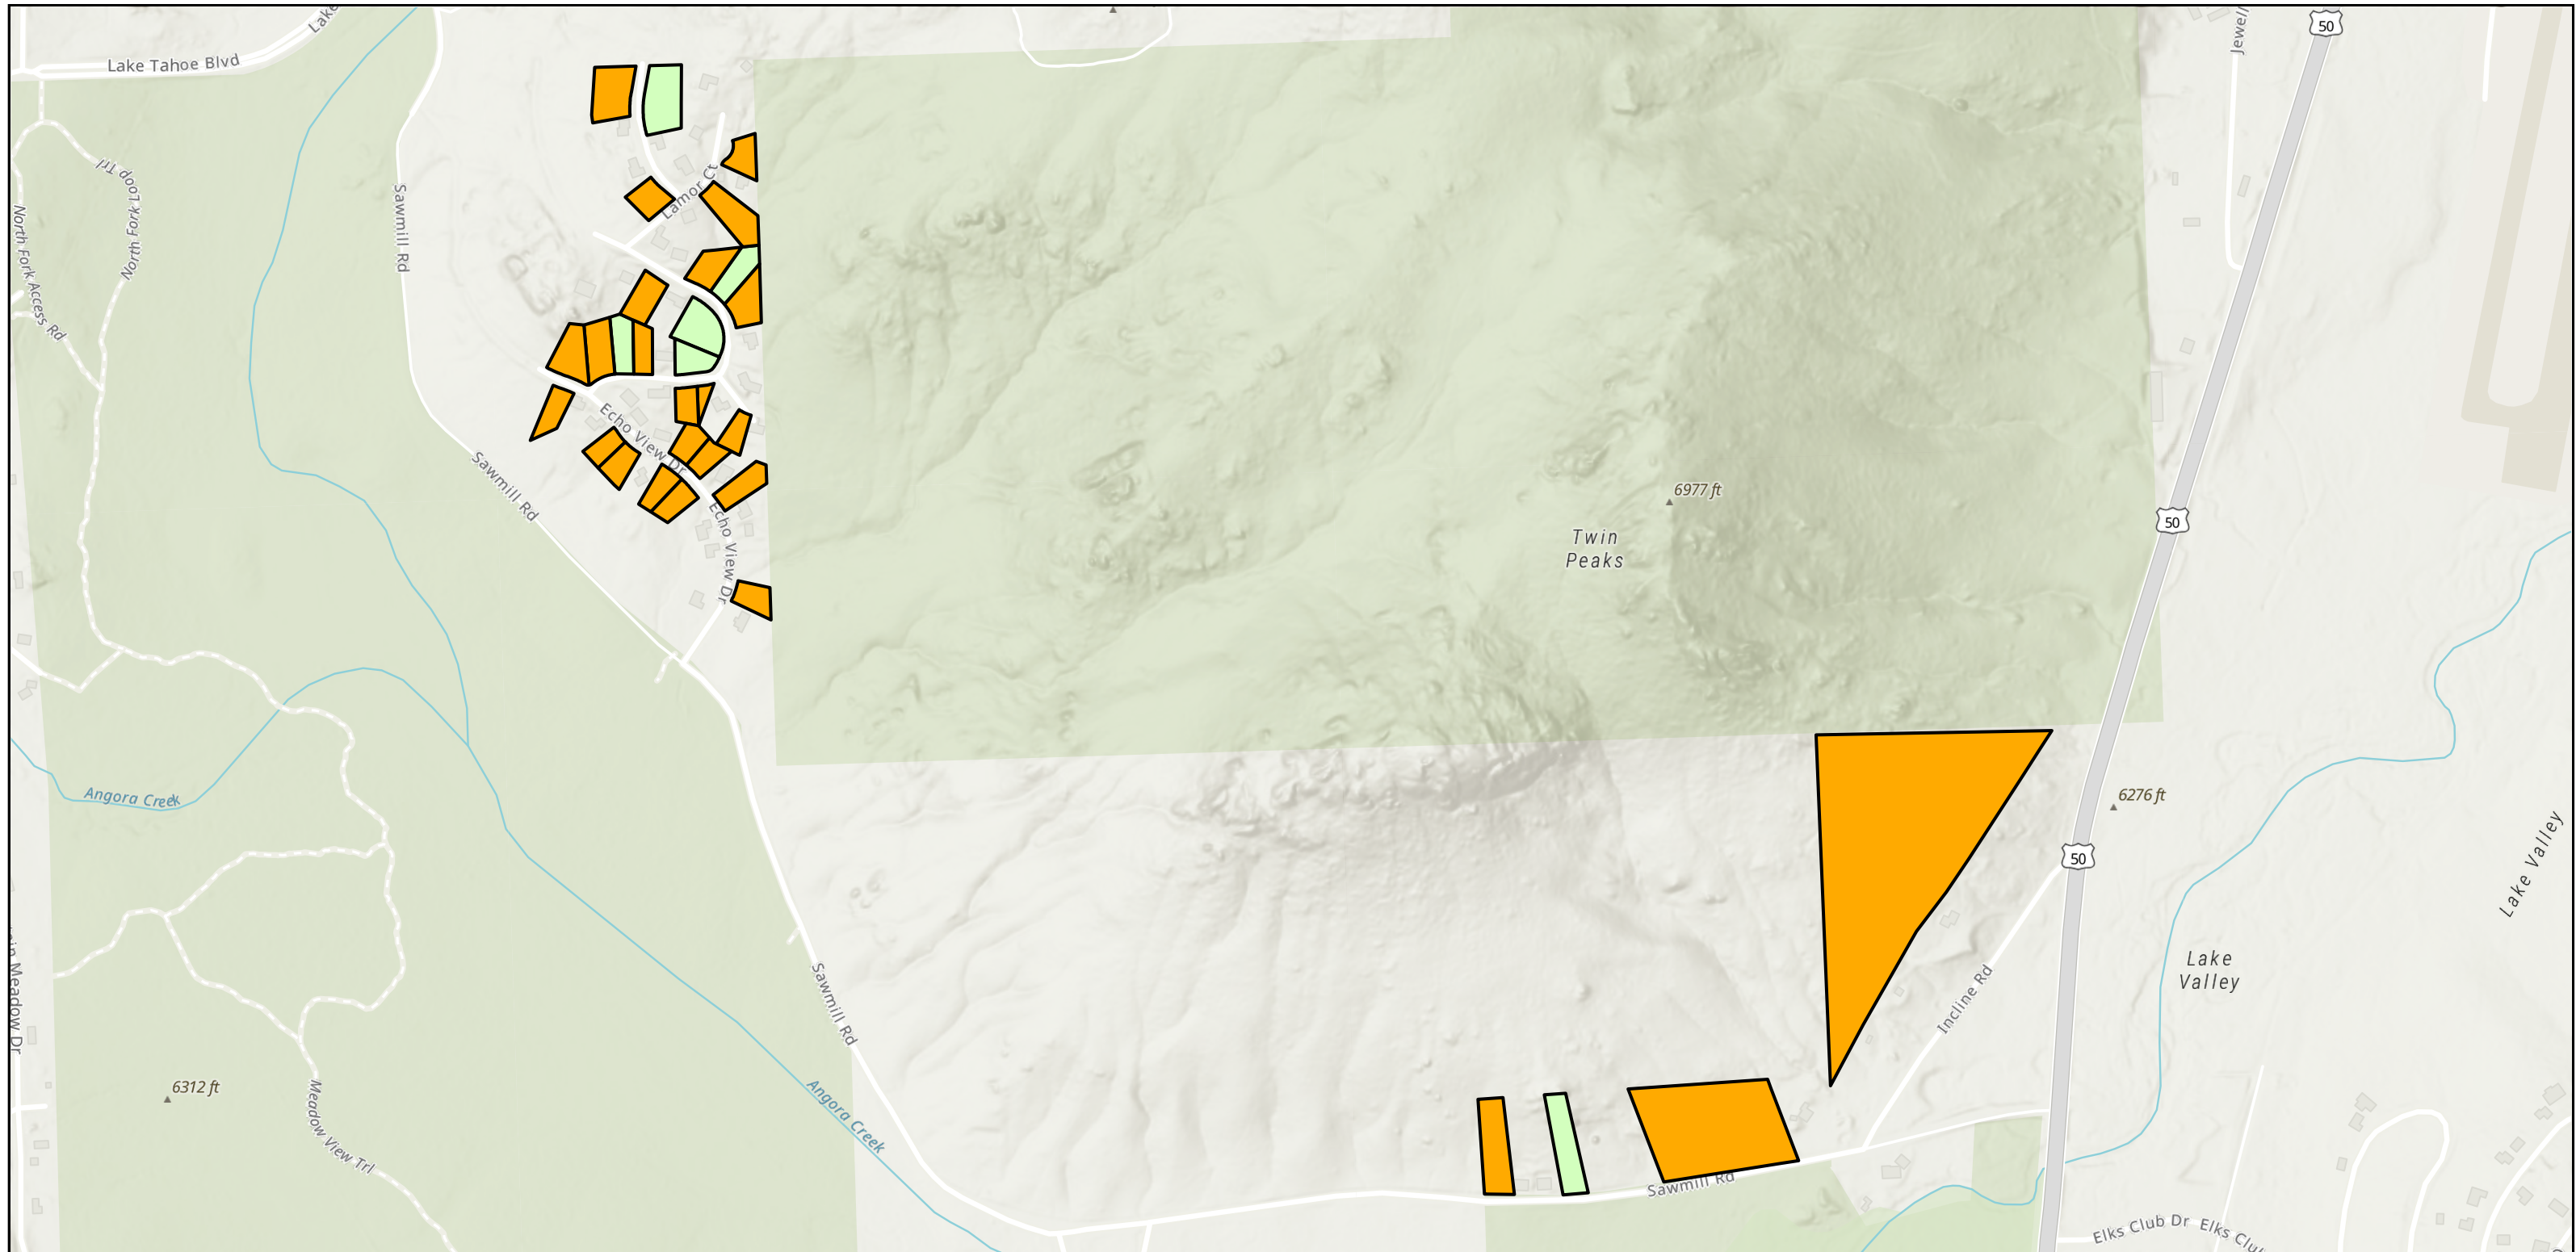

Sawmill Fuel Hazard Reduction

Sawmill Project Area

-  Forest Service
-  Tahoe Conservancy

California Tahoe Conservancy
April 2026

Map for reference purposes only.