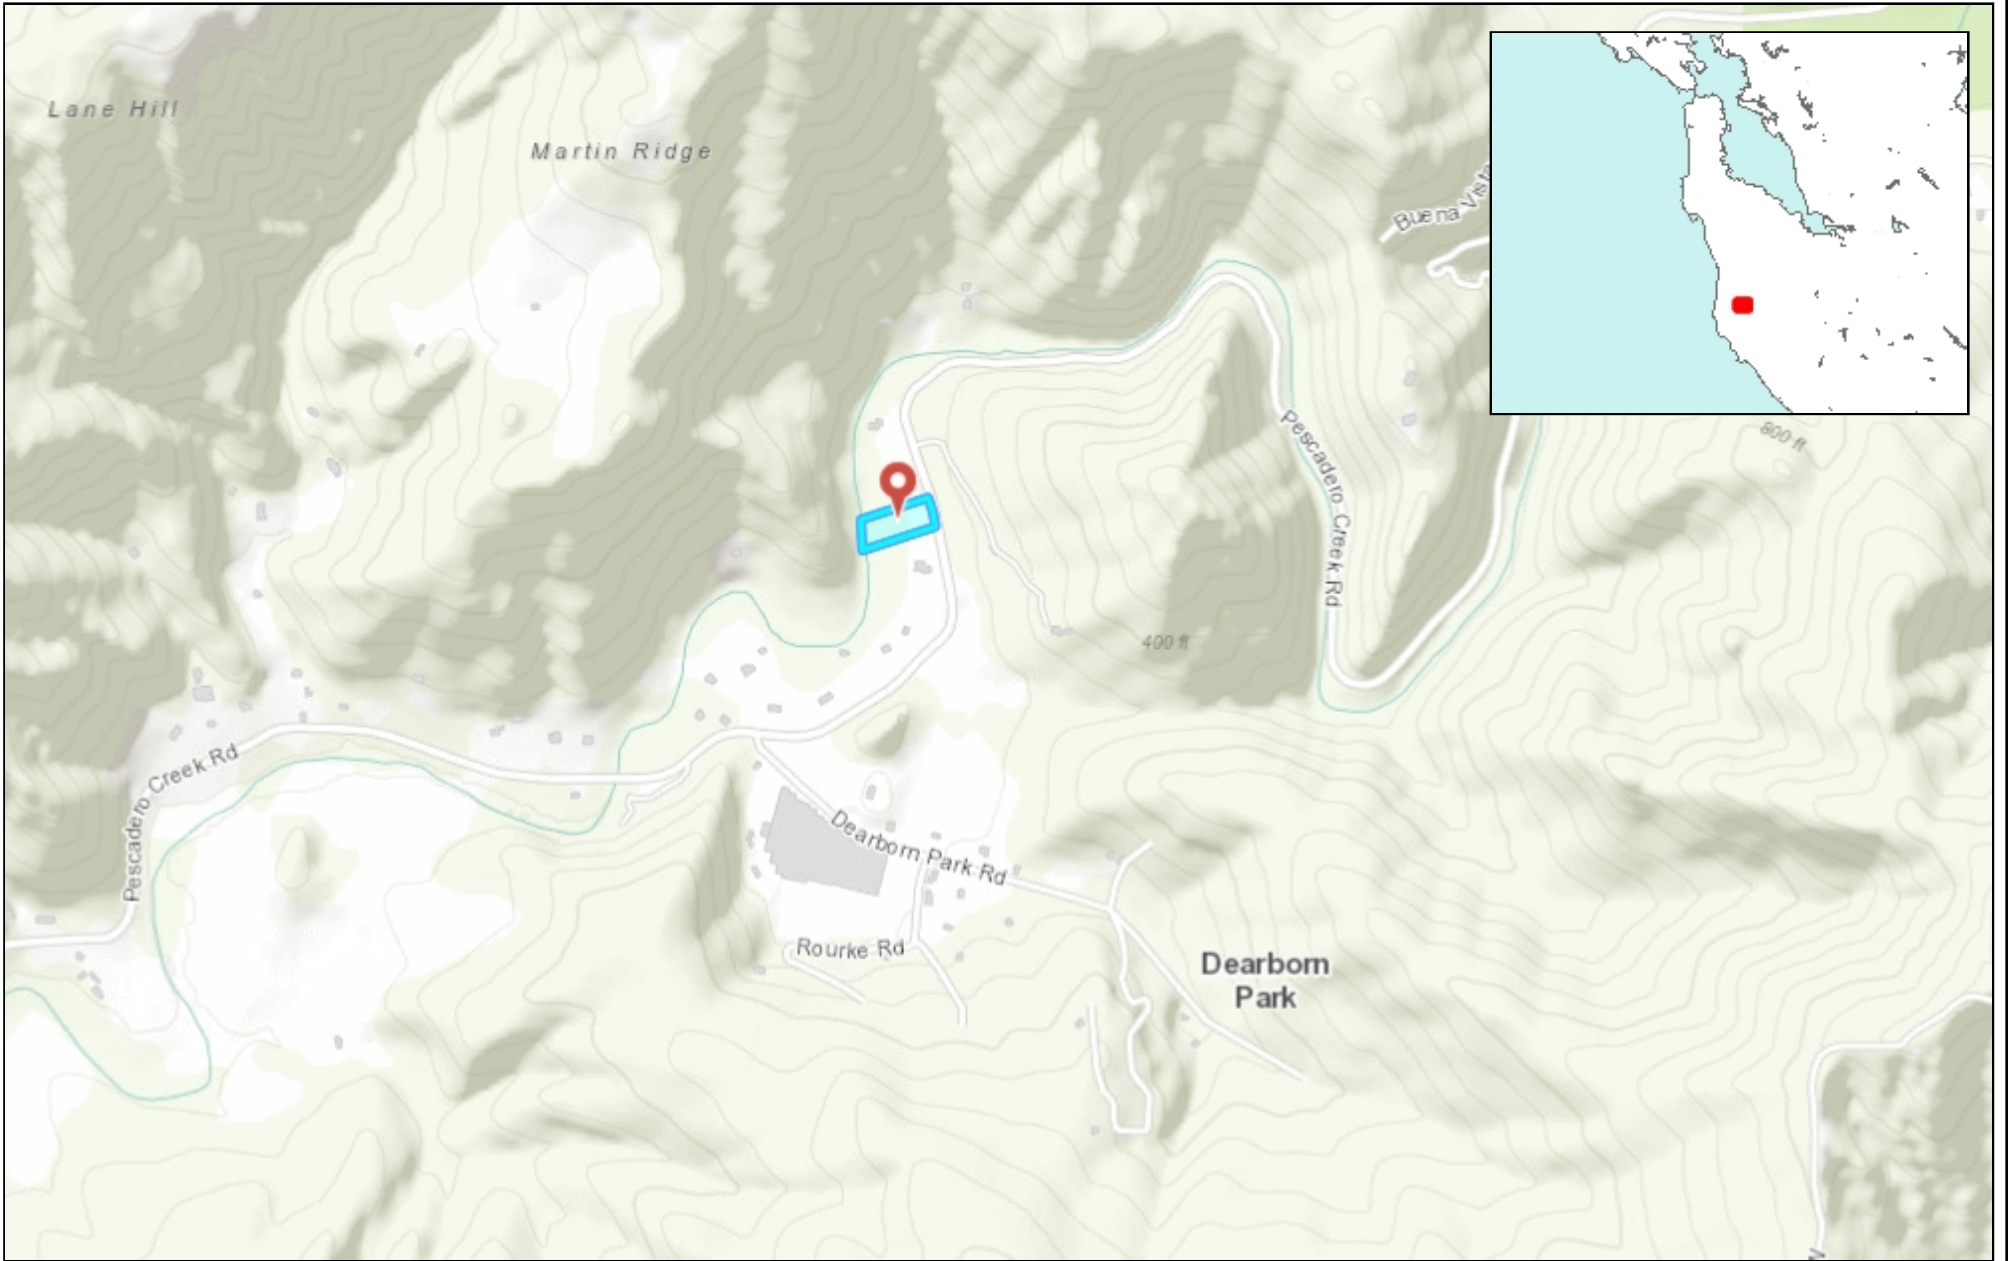

2.28 0 1.14 2.28 Miles

WGS\_1984\_Web\_Mercator\_Auxiliary\_Sphere  
© Latitude Geographics Group Ltd.

1:72,224

This map is a user generated static output from an Internet mapping site and is for reference only. Data layers that appear on this map may or may not be accurate, current, or otherwise reliable.

**THIS MAP IS NOT TO BE USED FOR NAVIGATION**

0.57 0 0.28 0.57 Miles

WGS\_1984\_Web\_Mercator\_Auxiliary\_Sphere  
© Latitude Geographics Group Ltd.

1: 18,056

This map is a user generated static output from an Internet mapping site and is for reference only. Data layers that appear on this map may or may not be accurate, current, or otherwise reliable.

**THIS MAP IS NOT TO BE USED FOR NAVIGATION**