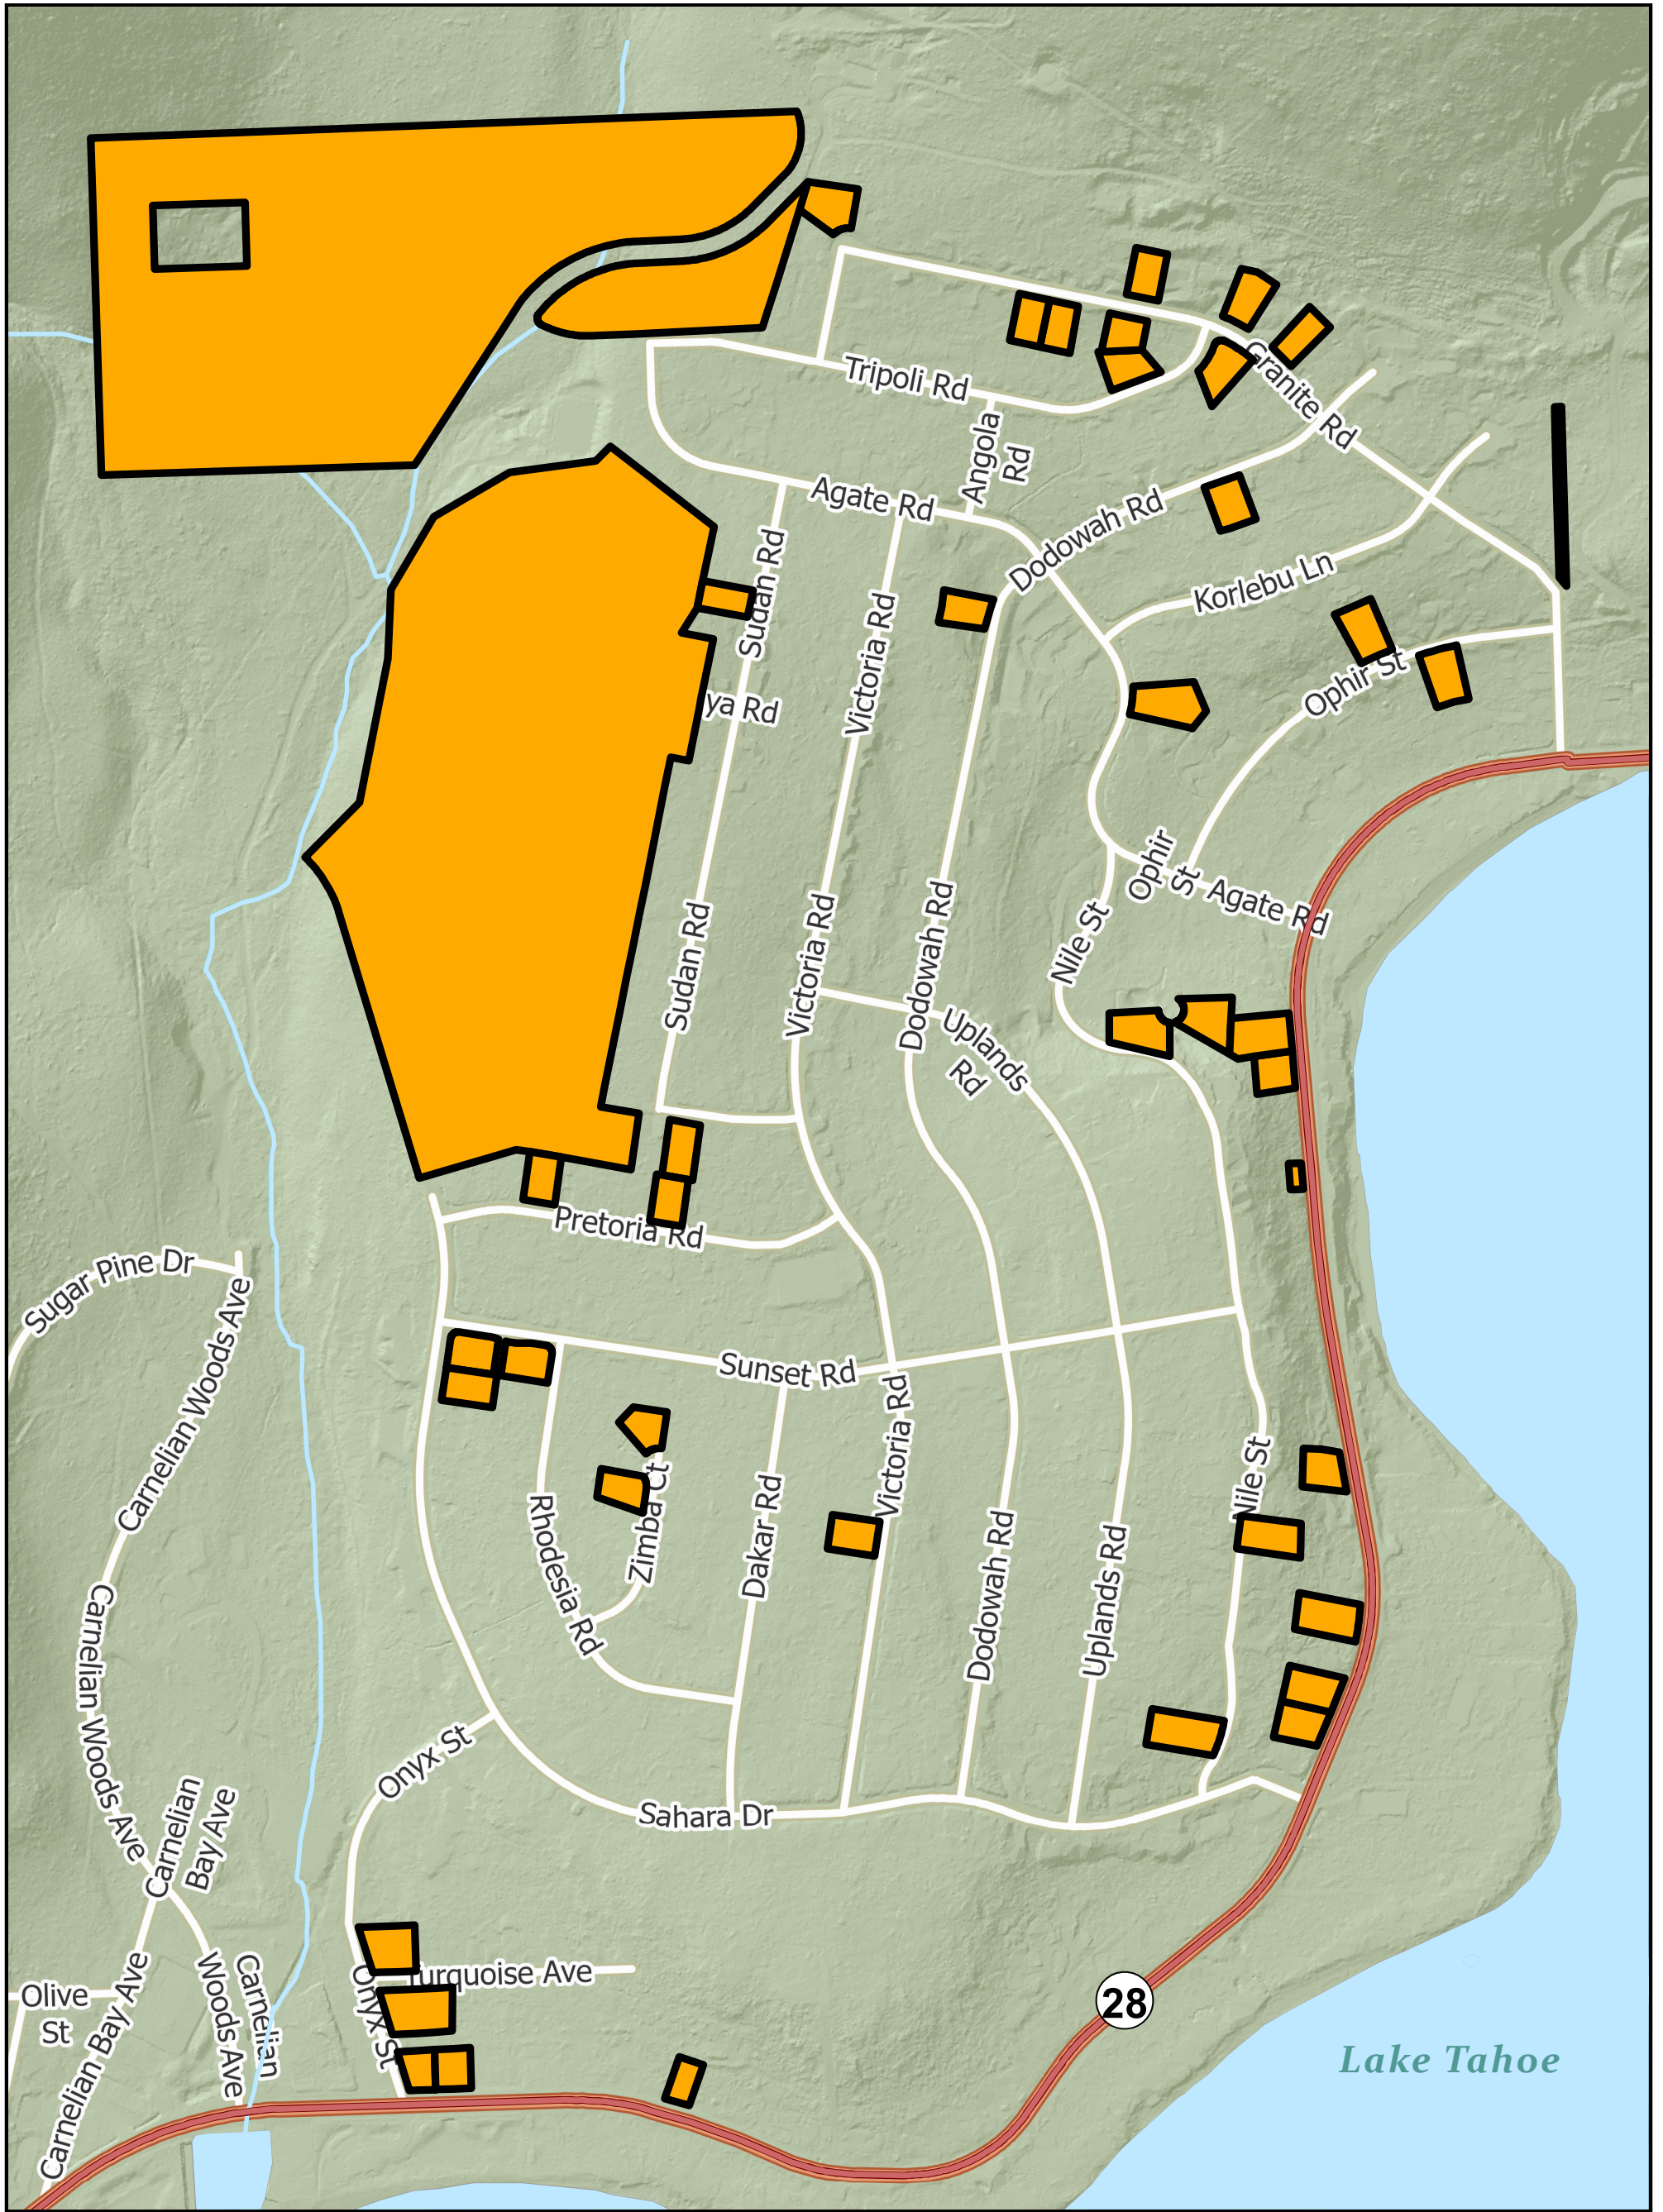

Agate Bay Stewardship Fuel Reduction

 Agate Bay Stewardship Parcels

California Tahoe Conservancy
June 2024

Map for reference purposes only.

Sources: Tahoe Conservancy