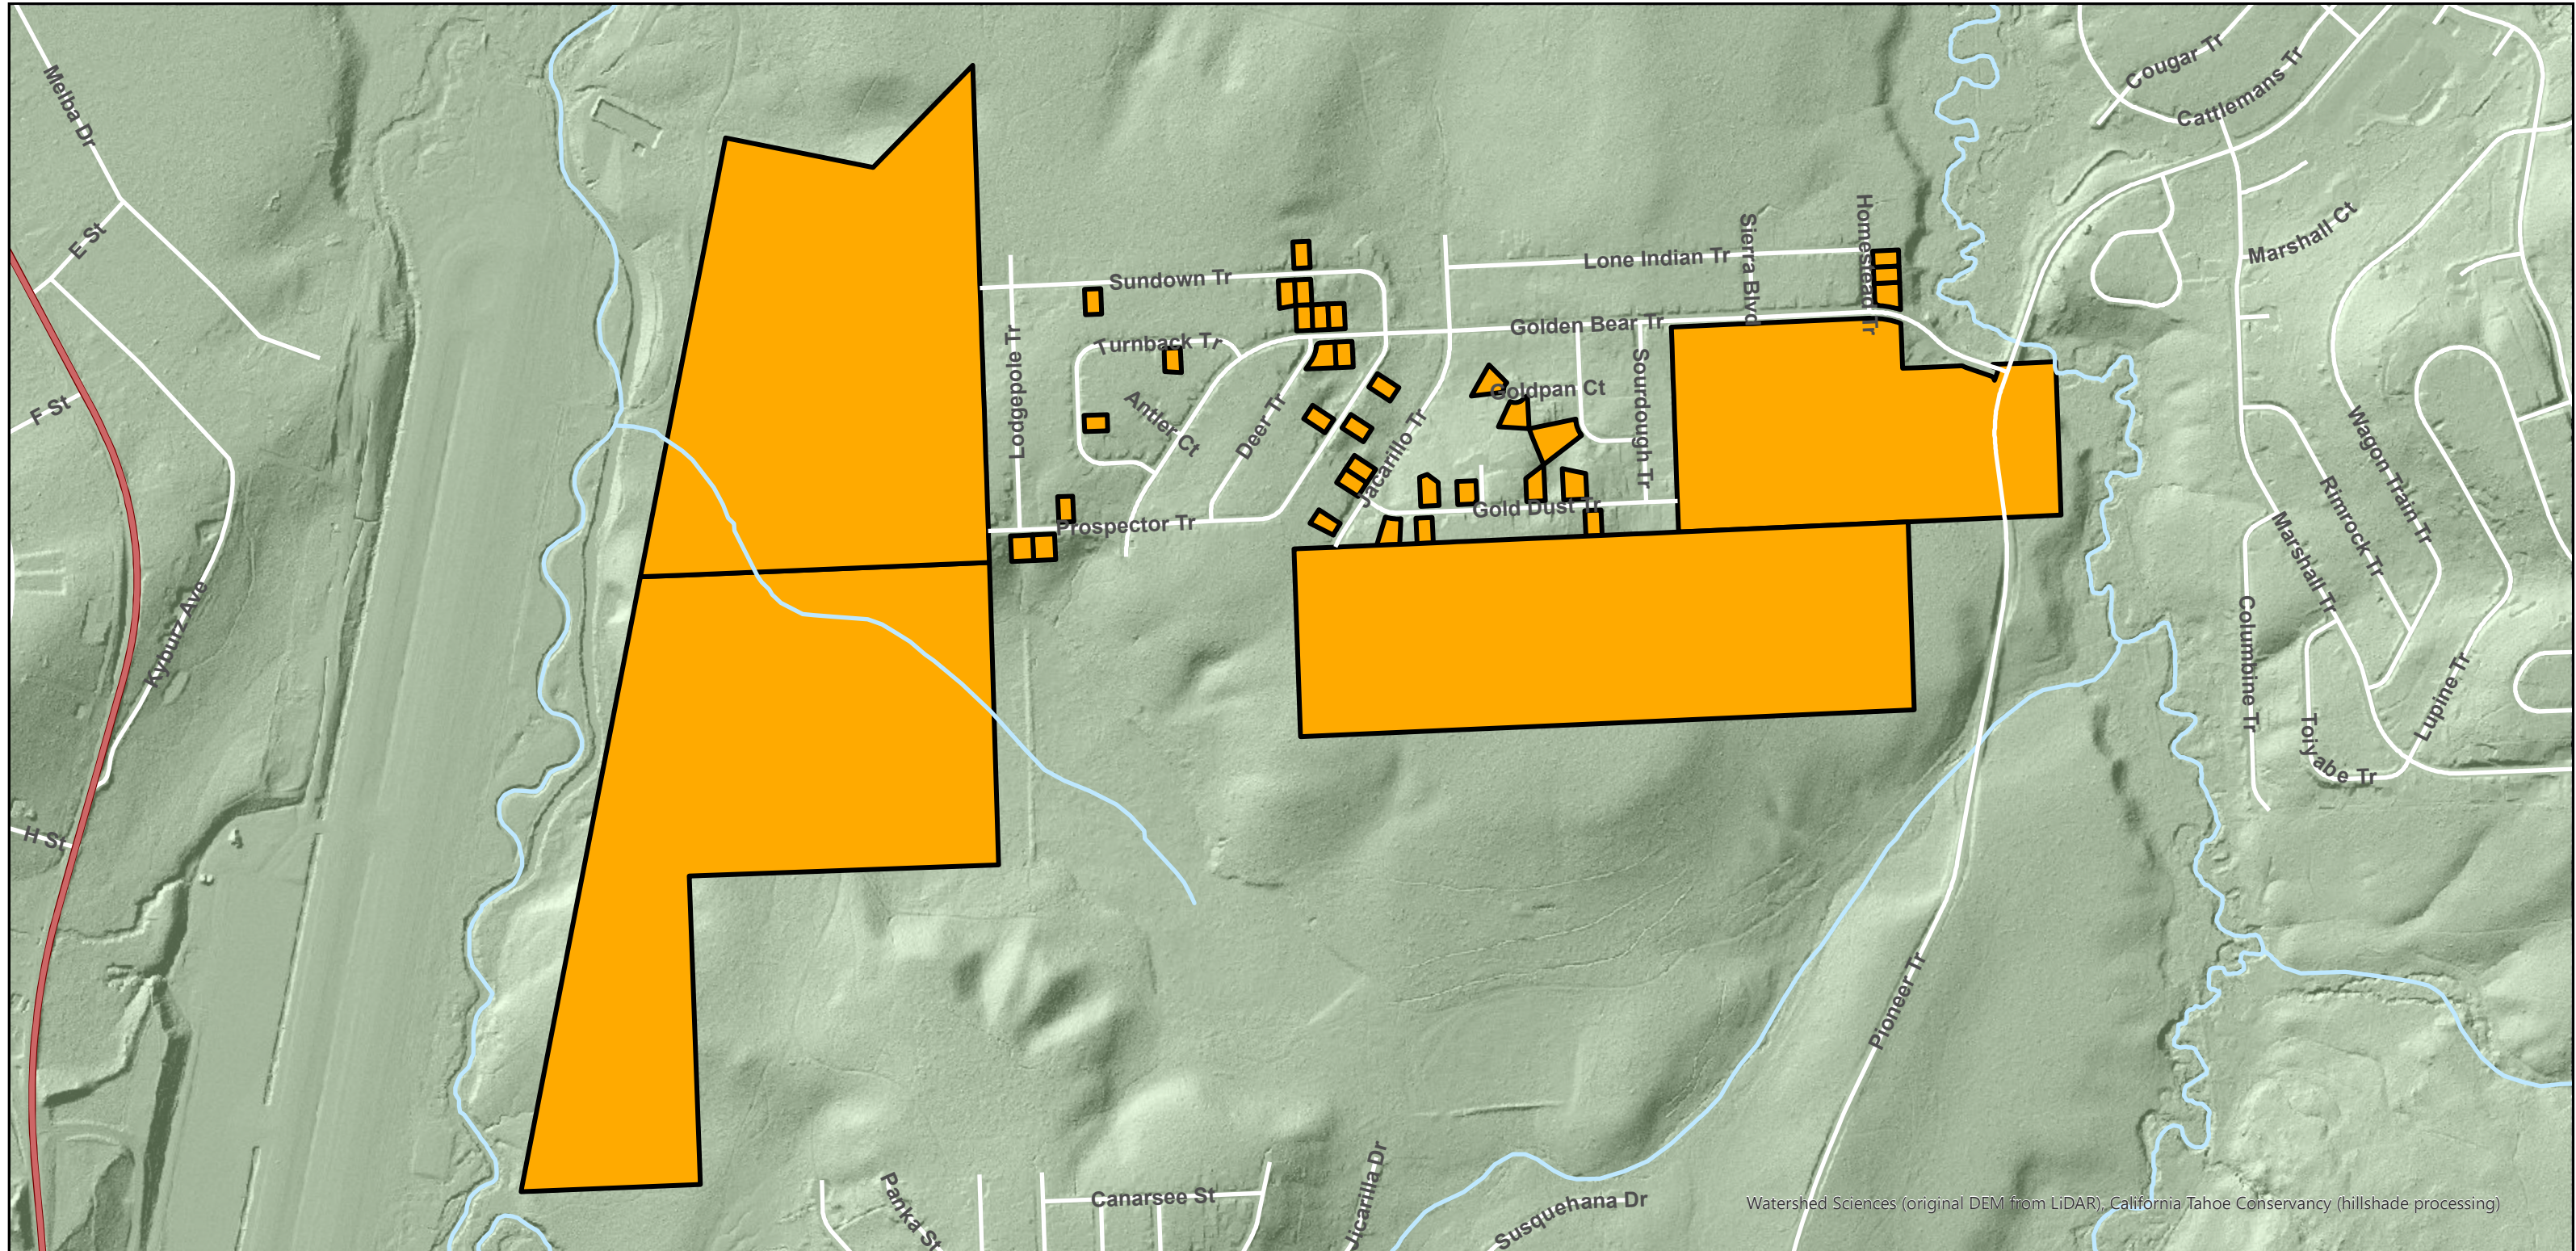

Golden Bear Stewardship Fuel Reduction

Watershed Sciences (original DEM from LiDAR), California Tahoe Conservancy (hillshade processing)

 GoldenBearStewardshipParcels

0 0.05 0.1 0.2 Miles

California Tahoe Conservancy
May 2025

Map for reference purposes only.

Sources: Tahoe Conservancy