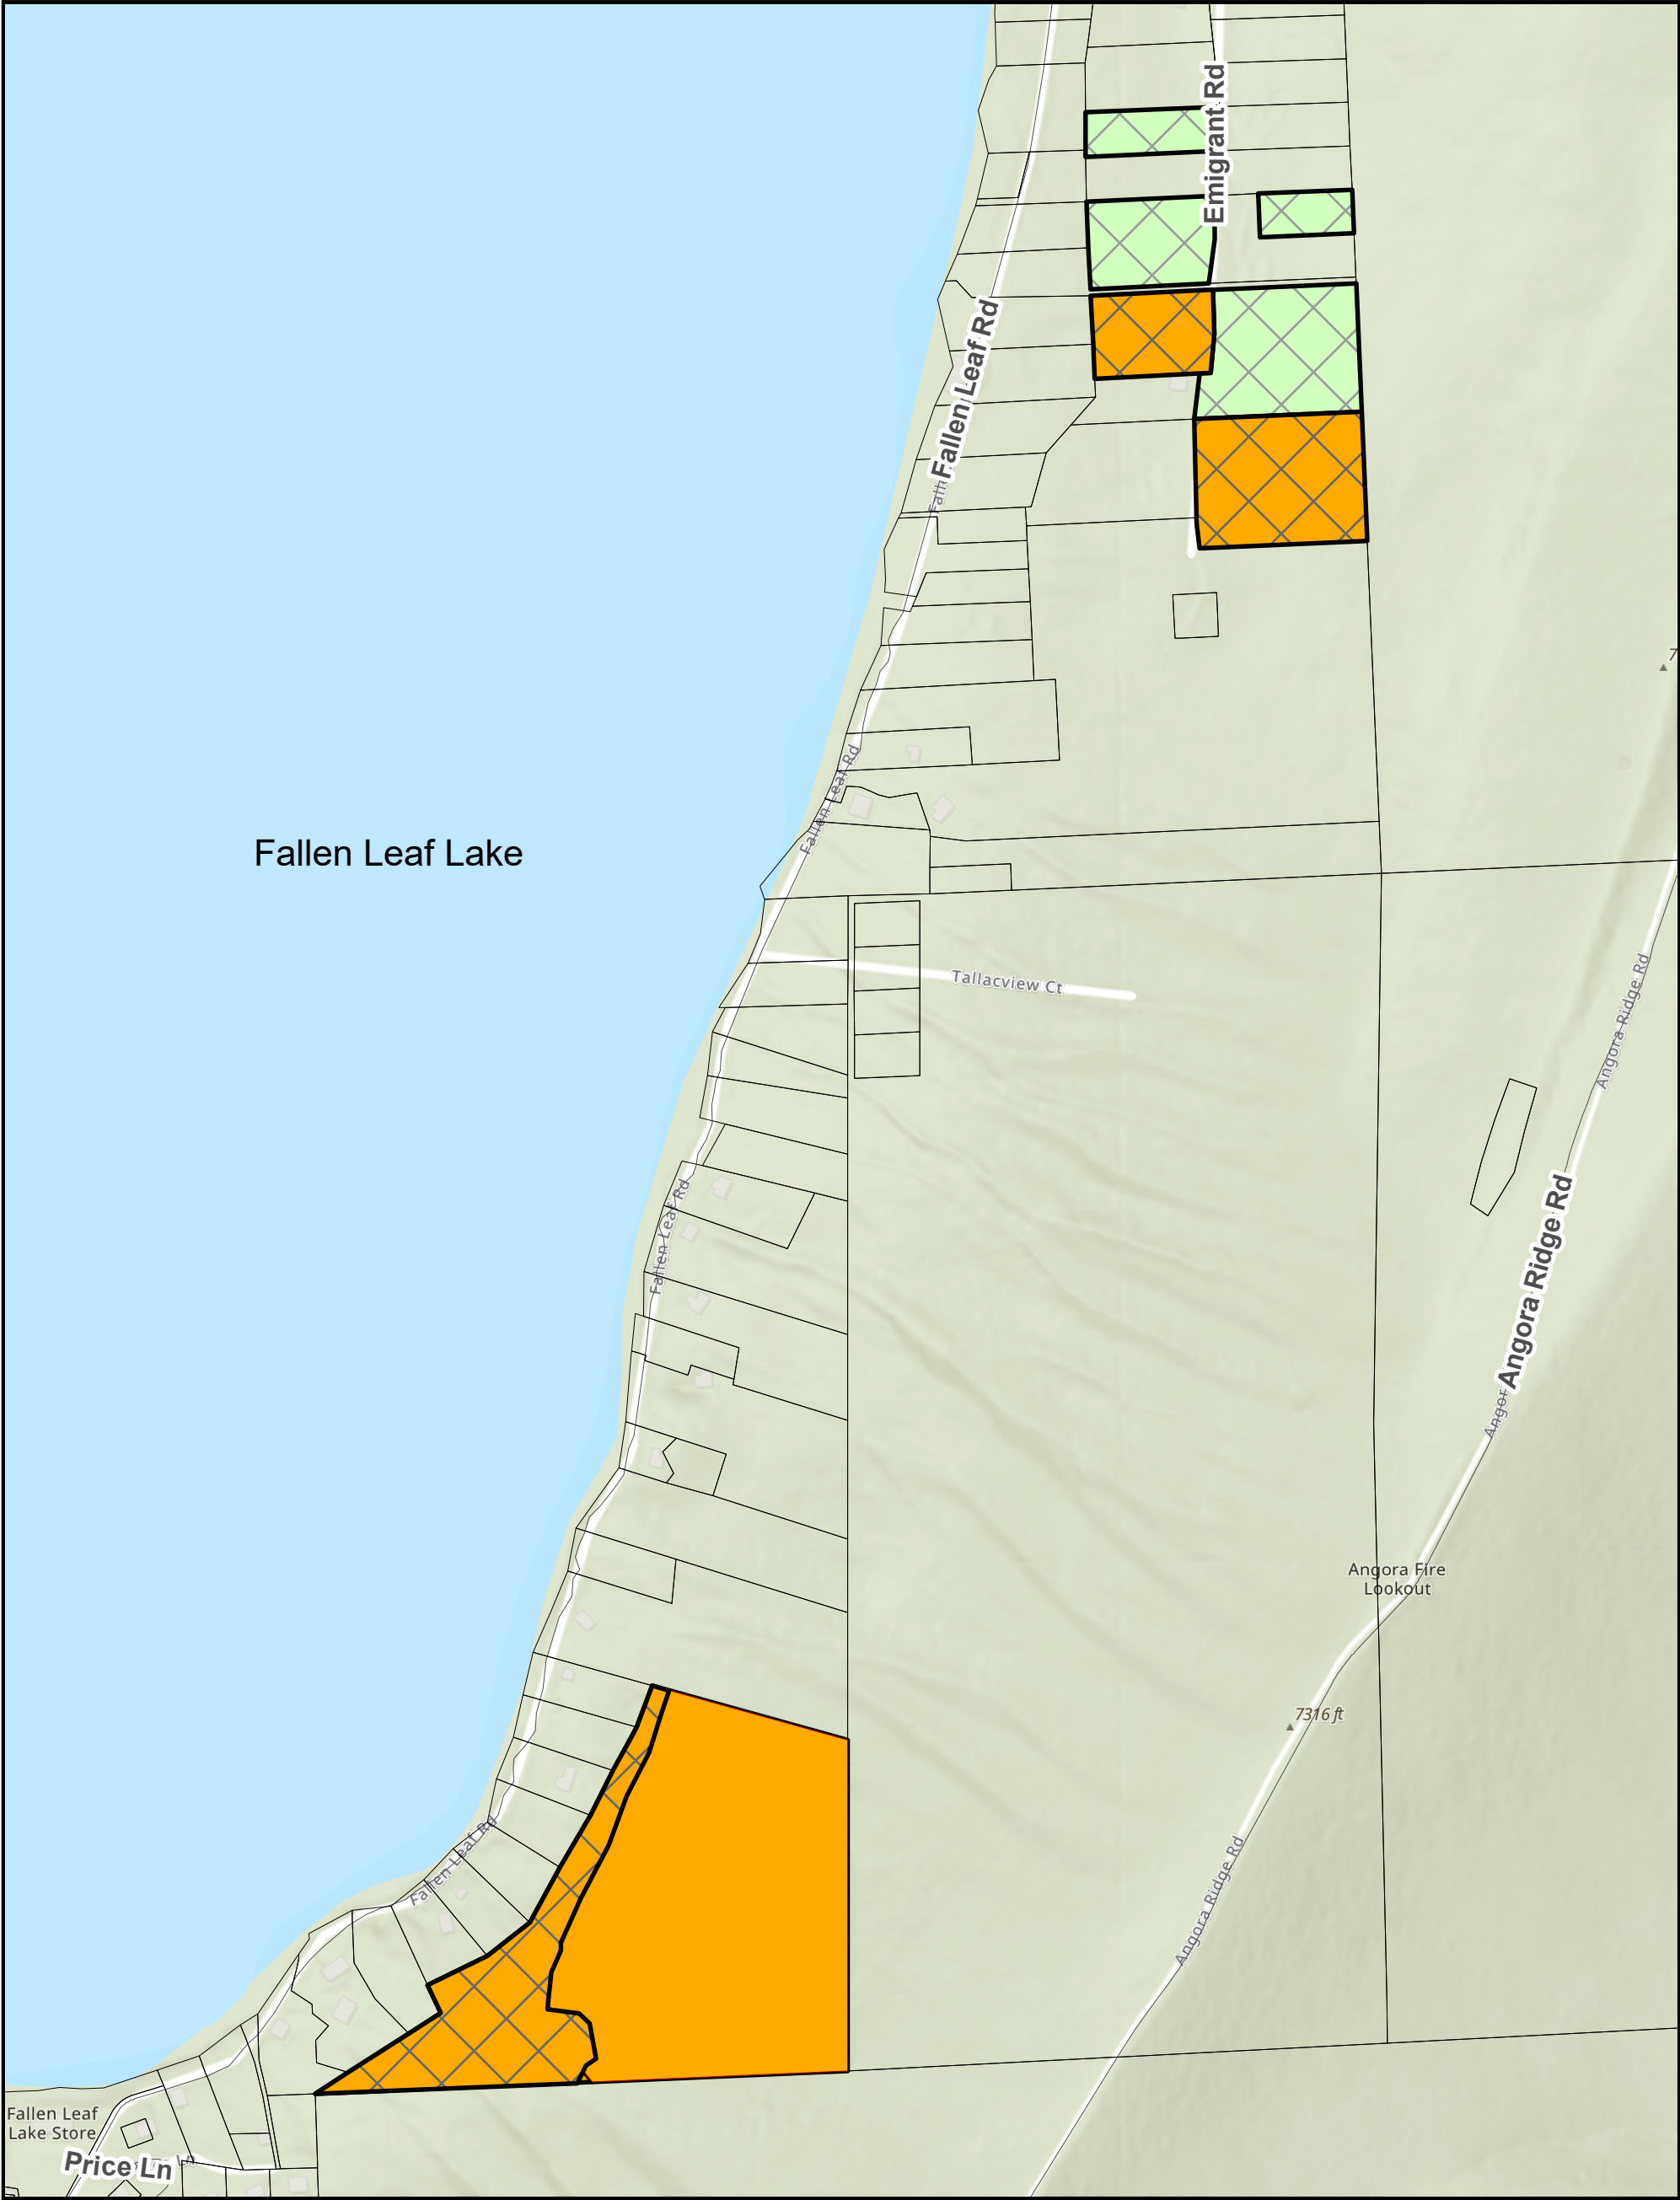

Fallen Leaf Fuel Hazard Reduction Project Area

Fallen Leaf Project Area

-  FEDERAL
-  STATE_CA

California Tahoe Conservancy
September 2024

Map for reference purposes only.
Sources: CA Tahoe Conservancy