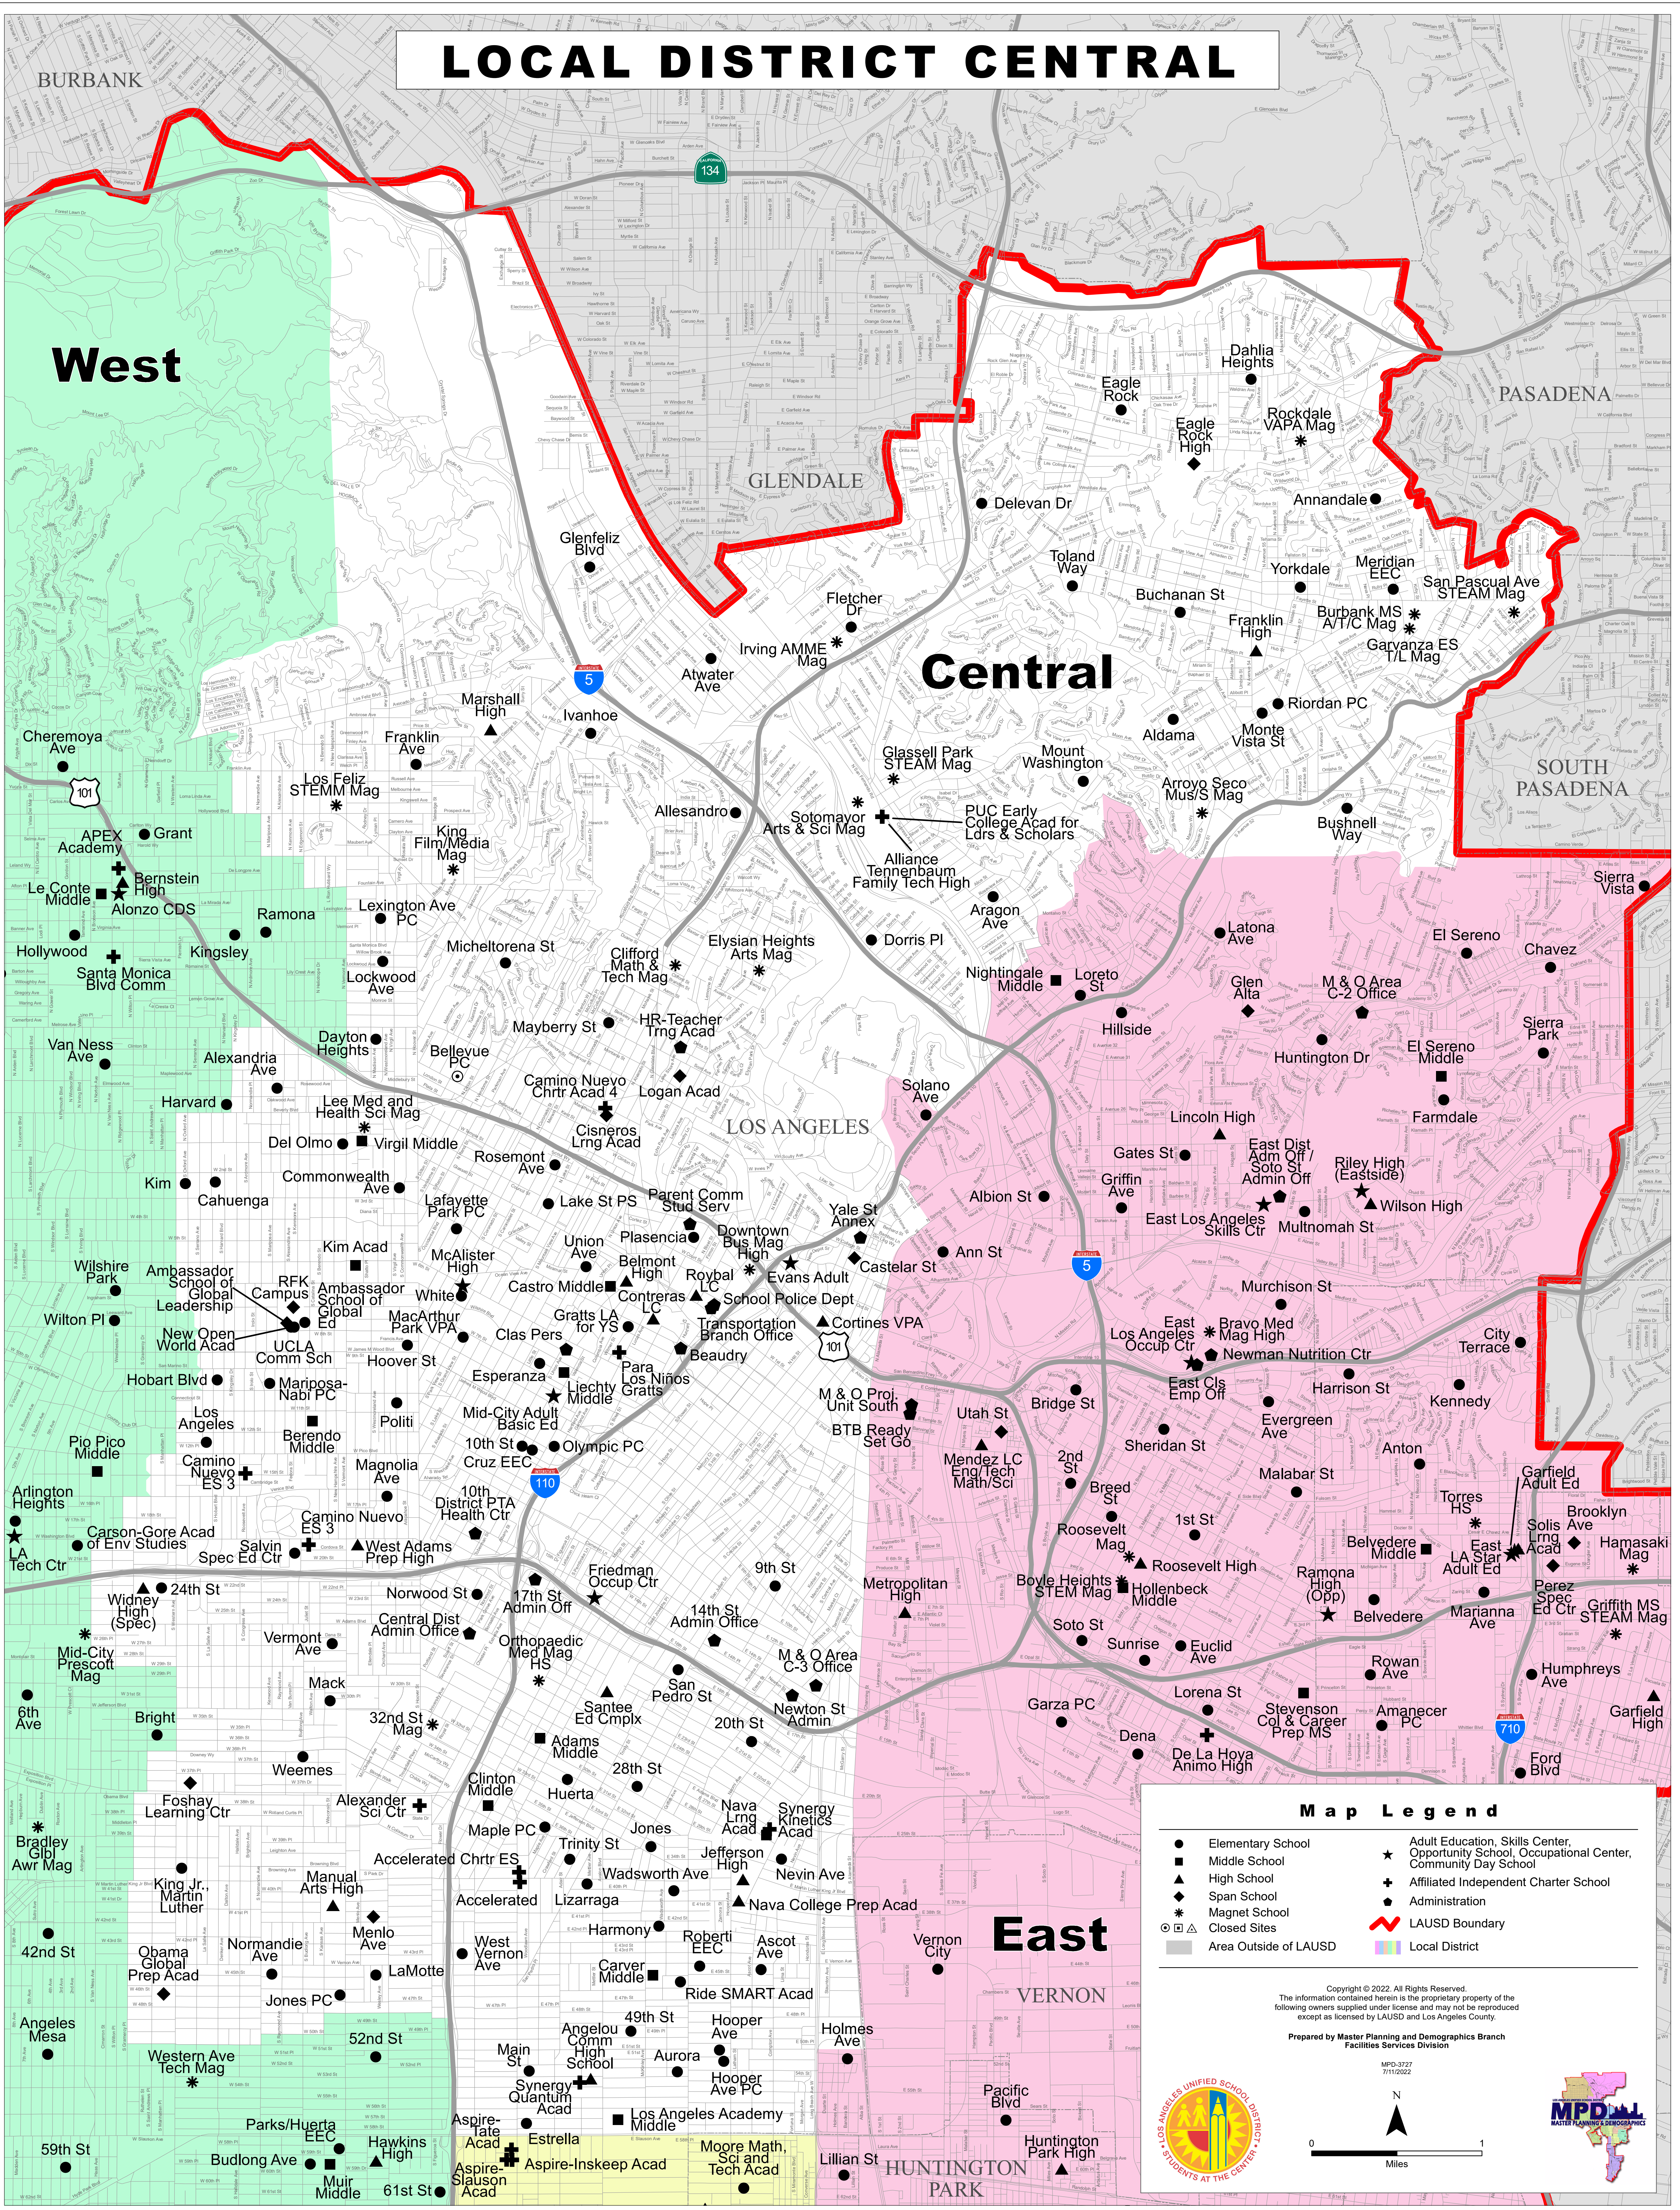

LOCAL DISTRICT CENTRAL

Map Legend

- Elementary School
- ▲ Middle School
- High School
- Span School
- Magnet School
- Closed Sites
- Area Outside of LAUSD
- ★ Adult Education, Skills Center, Opportunity School, Occupational Center, Community Day School
- ✚ Affiliated Independent Charter School
- Administration
- 🔴 LAUSD Boundary
- 🌈 Local District

MPD-3727
7/11/2022